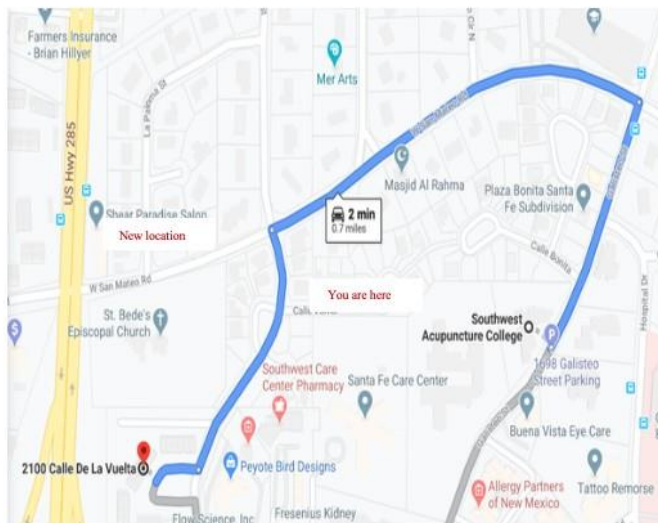

WHEN we reopen.....

**Dear Students, Faculty, Staff,
Patients, Visitors & Service People
We will see you at**

**Southwest Acupuncture College and
Clinic's new location**

**Cedar Park
2100 Calle de la Vuelta
Suite D103
Santa Fe, New Mexico
87505**

From current location

From St. Michaels Drive & St. Francis Drive

Campus Moving
Share/ or
AdmissiWhen

Hope to see you there!